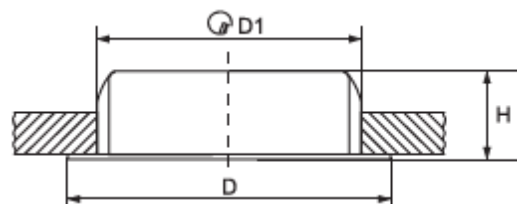

Areas of application

- Counters
- Shelves
- Wardrobes
- Kitchen cabinets
- Workspaces

Product benefits

- Attractive and modest body
- Easy fixing
- Ideal for interior creative solutions

Variants and dimensions

Model	Size (mm)			Colour body	Catalogue number	Packing (pcs)
	Diameter	Height	Diameter 1			
SIM-5	73	19	60	white	9205/W	100
SIM-5	73	19	60	chrome	9205/CH	100
SIM-5	73	19	60	satin nickel	9205/SN	100
SIM-5	73	19	60	pearl chrome	9205/PCH	100
SIM-5	73	19	60	gold	9205/G	100
SIM-5	73	19	60	antique brass	9205/AB	100